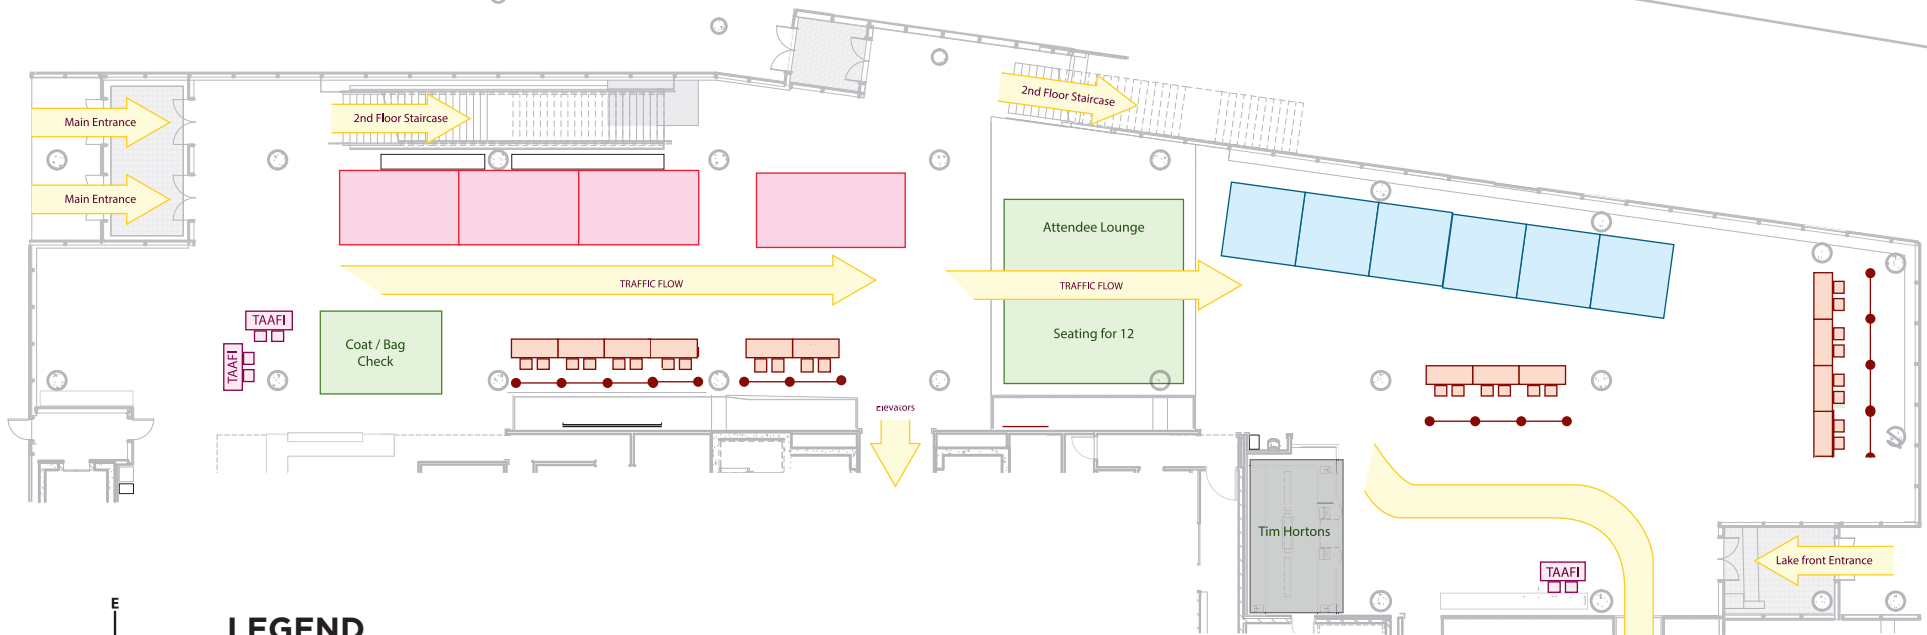

THE ANIMATION ARTS

markt

FLOOR PLAN

LEGEND

DELUXE
\$1,999

- 15' wide x 10' deep
- 1 x 8' high backdrop
- 1 x 8' high sidewall
- 1 x 3' sidewall
- 1 x 8' table w/ black cloth
- 3 white standard chairs
- 1 white cruiser interview table
- 3 white interview stools
- Dedicated double outlet
- Dedicated WIFI (Max 3GB)
- Company ID Sign
- Unlimited Exhibitor Badges
- Up to 10 lunches

VALUE
\$1,499

- 10' wide x 10' deep
- 1 x 8' high backdrop
- 2 x 3' high sidewalls
- 1 x 8' table w/ black cloth
- 2 white standard chairs
- Dedicated single outlet
- Dedicated WIFI (Max 2GB)
- Company ID Sign
- Two Exhibitor Badges
- Two lunches
- Additional lunches \$20/pp

BASIC
\$999

- 6' wide x 8' deep*
- 1 x 8' high backdrop
- 1 x 6' table w/ black cloth
- 2 white standard chairs
- Shared outlets**
- Shared WIFI (Max 0.5GB)
- Company ID Sign
- Two Exhibitor Badges
- Lunches \$20/pp